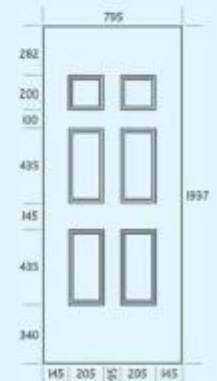

Amazon 1 Georgian Bar

Amazon 1 Diamond Lead

dimensions

Ashley 4 PLA 124a/b

Ashley 4 PLA 43a/b

Ashley 4 PLA 45a/b

Ashley 4 PLA 85a/b

Ashley 4 PLA 123a/b

Ashley 6 with Ashley 3 Side Panel PLA 74a/b

4

options

Ashley
Solid Panel

Ashley 2
Obscure

Ashley 4
Diamond Lead

Ashley 6
Obscure

dimensions