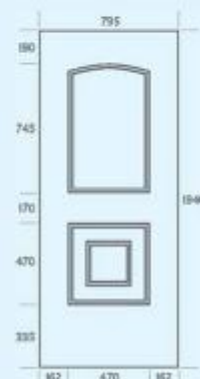

options

Quant Solid Panel

Quant 1 Obscure

Quant 1 Georgian Bar

Quant 1 Diamond Lead

dimensions

rhodes

Rhodes 2 PLA 136

dimensions

stella

Stella 2 PLA 45b

Stella 2 PLA 38

Stella 2 PLA 46

Stella 2 PLA 120

20

options

Website www.plaswaydoorpanels.co.uk **Email** info@plasway.co.uk

All door panel sizes are approximately 1940 x 790mm and the dimensions specified should only be used as a guide.
The glass illustrated in this brochure is clear glass, however for photographic reproduction purposes, an obscure backing glass has been used behind the clear glass.
Due to the limitations of the printing process, photographs and colours are representative only and colours may vary from those illustrated.