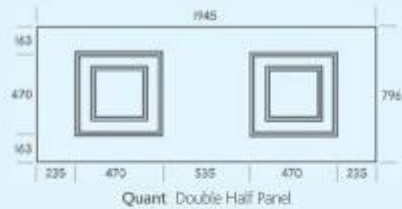

dimensions