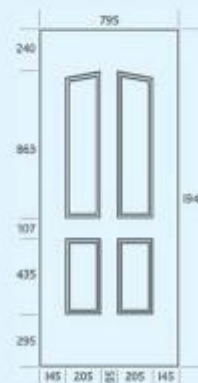

Rhodes 2 PLA 5

Rhodes 2 PLA 41

Rhodes 2 PLA 43

Rhodes 4 PLA 124

options

Rhodes Solid Panel

Rhodes 2 Obscure

Rhodes 2 Diamond Lead

dimensions

stella

Stella 2 PLA 45b

Stella 2 PLA 38

Stella 2 PLA 46

Stella 2 PLA 120

20

options

Website www.plaswaydoorpanels.co.uk **Email** info@plasway.co.uk

All door panel sizes are approximately 1940 x 790mm and the dimensions specified should only be used as a guide.
The glass illustrated in this brochure is clear glass, however for photographic reproduction purposes, an obscure backing glass has been used behind the clear glass.
Due to the limitations of the printing process, photographs and colours are representative only and colours may vary from those illustrated.