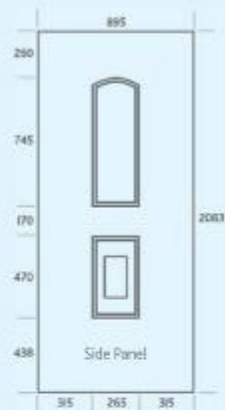

Amazon 1 Georgian Bar

Amazon 1 Diamond Lead

dimensions

Ashley 4 PLA 124a/b

Ashley 4 PLA 43a/b

Ashley 4 PLA 45a/b

Ashley 4 PLA 85a/b

Ashley 4 PLA 123a/b

options

Quant Solid Panel

Quant 1 Obscure

Quant 1 Georgian Bar

Quant 1 Diamond Lead

dimensions

rhodes

Rhodes 2 PLA 136

dimensions

stella

Stella 2 PLA 45b

Stella 2 PLA 38

Stella 2 PLA 46

Stella 2 PLA 120

20

options

Website www.plaswaydoorpanels.co.uk **Email** info@plasway.co.uk

All door panel sizes are approximately 1940 x 790mm and the dimensions specified should only be used as a guide.
The glass illustrated in this brochure is clear glass, however for photographic reproduction purposes, an obscure backing glass has been used behind the clear glass.
Due to the limitations of the printing process, photographs and colours are representative only and colours may vary from those illustrated.