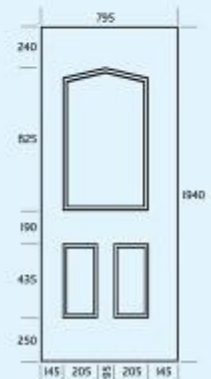

Klein 1 PLA 68

Klein 1 PLA 142

Klein 1 PLA 17

Klein 1 PLA 63

Klein 1 PLA 65

Klein 1 PLA 98

Klein 1 PLA 127

options

Klein Solid Panel

Klein 1 Obscure

Klein 1 Georgian Bar

Klein 1 Diamond Lead

dimensions

lauren

Lauren 1 PLA 69

Lauren Gold

Lauren 1 Georgian Bar

Lauren 1 Diamond Lead

dimensions

Lloyd 1 PLA 119

Lloyd 1 PLA 117

Lloyd 1 PLA 118

Lloyd 1 PLA 145

Lloyd 1 PLA 146

Website www.plaswaydoorpanels.co.uk **Email** info@plasway.co.uk

All door panel sizes are approximately 1940 x 790mm and the dimensions specified should only be used as a guide.
The glass illustrated in this brochure is clear glass, however for photographic reproduction purposes, an obscure backing glass has been used behind the clear glass.
Due to the limitations of the printing process, photographs and colours are representative only and colours may vary from those illustrated.