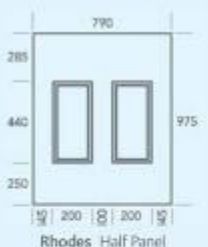

dimensions