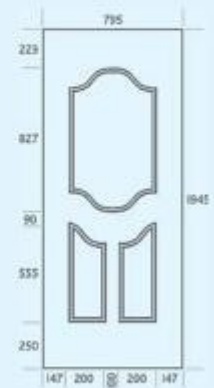

Amazon 1 Georgian Bar

Amazon 1 Diamond Lead

dimensions

Ashley 4 PLA 124a/b

Ashley 4 PLA 43a/b

Ashley 4 PLA 45a/b

Ashley 4 PLA 85a/b

Ashley 4 PLA 123a/b

Ashley 6 with Ashley 3 Side Panel PLA 74a/b

4

options

Ashley
Solid Panel

Ashley 2
Obscure

Ashley 4
Diamond Lead

Ashley 6
Obscure

dimensions

Azure 1 Obscure

Azure 1 Georgian Bar

Azure 1 Diamond Lead

dimensions

campbell

Campbell 3 PLA 33/34

Campbell 3 PLA 44a/b

Campbell 3 PLA 45a/b