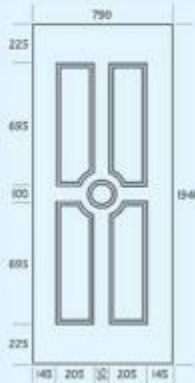

Amazon 1 Georgian Bar

Amazon 1 Diamond Lead

dimensions

Ashley 4 PLA 124a/b

Ashley 4 PLA 43a/b

Ashley 4 PLA 45a/b

Ashley 4 PLA 85a/b

Ashley 4 PLA 123a/b

options

Lloyd Solid Panel

Lloyd 1 Obscure

Lloyd 1 Georgian Bar

Lloyd 1 Diamond Lead

dimensions

Morgan 1 Side - PLA 75

Morgan 2 - PLA 75

Morgan 2 Obscure

Morgan 2 Diamond Lead

dimensions

Muir 5 PLA 1/5

Muir 3 PLA 43a/b

Muir 3 PLA 44a/b

Muir 1 PLA 72

Muir 1 Georgian Bar

Oldfield2 Diamond Lead

Oldfield 4 Obscure

dimensions

Quant Amethyst

Quant 1 PLA 51

Quant 1 PLA 63

Quant 1 PLA 64

Quant 1 with Quant 1 Side Panel PLA 30