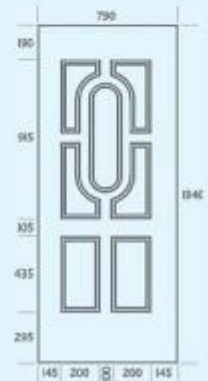

dimensions