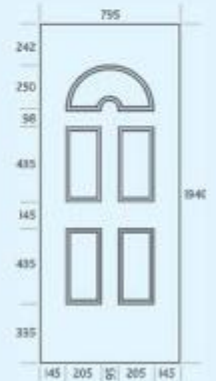

options

Lloyd Solid Panel

Lloyd 1 Obscure

Lloyd 1 Georgian Bar

Lloyd 1 Diamond Lead

dimensions

Morgan 1 Side - PLA 75

Morgan 2 - PLA 75

Morgan 2 Obscure

Morgan 2 Diamond Lead

dimensions

Muir 5 PLA 1/5

Muir 3 PLA 43a/b

Muir 3 PLA 44a/b

Muir 1 PLA 72

Muir 1 Georgian Bar

Muir 3 PLA 73/74

options

Muir
Solid Panel

Muir 1
Obscure

Muir 3
Obscure

Muir 5
Diamond Lead

dimensions

oldfield

Website www.plaswaydoorpanels.co.uk **Email** info@plasway.co.uk

All door panel sizes are approximately 1940 x 790mm and the dimensions specified should only be used as a guide.
The glass illustrated in this brochure is clear glass, however for photographic reproduction purposes, an obscure backing glass has been used behind the clear glass.
Due to the limitations of the printing process, photographs and colours are representative only and colours may vary from those illustrated.