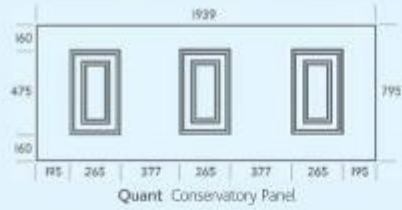

dimensions