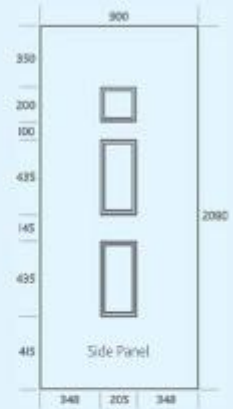

Amazon 1 Georgian Bar

Amazon 1 Diamond Lead

dimensions

Ashley 4 PLA 124a/b

Ashley 4 PLA 43a/b

Ashley 4 PLA 45a/b

Ashley 4 PLA 85a/b

Ashley 4 PLA 123a/b

Ashley 6 with Ashley 3 Side Panel PLA 74a/b

4

options

Ashley
Solid Panel

Ashley 2
Obscure

Ashley 4
Diamond Lead

Ashley 6
Obscure

dimensions