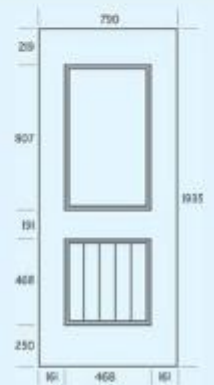

Amazon 1 PLA 95

Amazon 1 PLA 97

Amazon 1 PLA 139

Amazon 1 PLA 143

3

options

Amazon Solid Panel

Amazon 1 Obscure

Amazon 1 Georgian Bar

Amazon 1 Diamond Lead

dimensions

Ashley 4 PLA 124a/b

Ashley 4 PLA 43a/b

Ashley 4 PLA 45a/b

Ashley 4 PLA 85a/b

Ashley 4 PLA 123a/b

Ashley 6 with Ashley 3 Side Panel PLA 74a/b

4

options

Ashley
Solid Panel

Ashley 2
Obscure

Ashley 4
Diamond Lead

Ashley 6
Obscure

dimensions