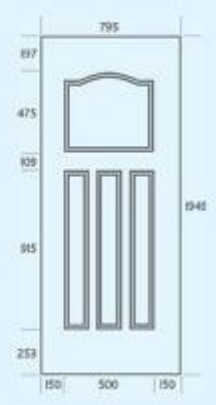

Lauren 1 Georgian Bar

Lauren 1 Diamond Lead

dimensions

Lloyd 1 PLA 119

Lloyd 1 PLA 117

Lloyd 1 PLA 118

Lloyd 1 PLA 145

Lloyd 1 PLA 146

options

Lloyd Solid Panel

Lloyd 1 Obscure

Lloyd 1 Georgian Bar

Lloyd 1 Diamond Lead

dimensions

Morgan 1 Side - PLA 75

Morgan 2 - PLA 75