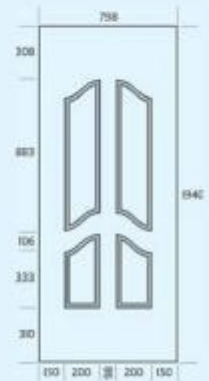

Amazon 1 Georgian Bar

Amazon 1 Diamond Lead

dimensions

Ashley 4 PLA 124a/b

Ashley 4 PLA 43a/b

Ashley 4 PLA 45a/b

Ashley 4 PLA 85a/b

Ashley 4 PLA 123a/b

dimensions

stella

Stella 2 PLA 45b

Stella 2 PLA 38

Stella 2 PLA 46

Stella 2 PLA 120

20

options

Stella
Solid Panel

Stella 2
Obscure

Stella 2
Diamond Lead

dimensions

westwood

Westwood 1 PLA 91

Westwood 1 PLA 28

Westwood 1 PLA 31

Website www.plaswaydoorpanels.co.uk **Email** info@plasway.co.uk

All door panel sizes are approximately 1940 x 790mm and the dimensions specified should only be used as a guide.
The glass illustrated in this brochure is clear glass, however for photographic reproduction purposes, an obscure backing glass has been used behind the clear glass.
Due to the limitations of the printing process, photographs and colours are representative only and colours may vary from those illustrated.