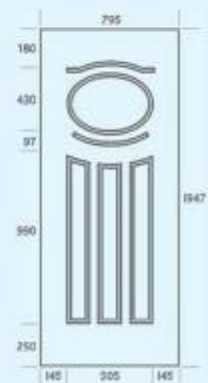

dimensions

Conway 1 PLA 115

Conway 1 PLA 93

Conway 1 PLA 114

Conway 1 PLA 116

Conway 1 PLA 134

options

Conway
Solid Panel

Conway 1
Obscure

Conway 1
Diamond Lead

dimensions

costello

Costello PLA 71

Costello 1 PLA 112

Costello 1 PLA 49

Costello 1 PLA 69